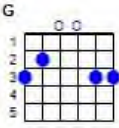

SHINE JESUS SHINE

www.Gaylerd.com

Capo 2

Intro G C

G C G D
Lord the light of Your love is shining
G C G D
In the midst of Your darkness shining
C D Bm Em
Jesus light of the world shine upon us
C D Bm Em
set us free by the truth You now bring us
F D F D
Shine on me, Shine on me

G D C G Am D
Shine Jesus shine, fill this land with the Father's glory
G D C G Am F D
Blaze spirit blaze, set our hearts on fire
G D C G Am D
Flow river flow, flood the nations with grace and mercy
G D C G Am D G
Send forth Your word, Lord and let there be light!

G C G D
Lord I come to Your awesome presence
G C G D
From the shadows into Your radiance
C D Bm Em
By the blood I may enter Your brightness
C D Bm Em
Search me, try me, consume all my darkness
F D F D
Shine on me, Shine on me

G C G D
As we gaze on Your kingly brightness
G C G D
So our faces display Your likeness
C D Bm Em
Ever changing from glory to glory
C D Bm Em
Mirrored here may our lives tell Your story
F D F D
Shine on me, Shine on me