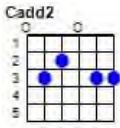

SHINE JESUS SHINE

www.Gaylerd.com

Capo 2

Intro G C

G C G D
Lord the light of Your love is shining
G C G D
In the midst of Your darkness shining
C D Bm Em
Jesus light of the world shine upon us
C D Bm Em
set us free by the truth You now bring us
F D F D
Shine on me, Shine on me

G D C G Am D
Shine Jesus shine, fill this land with the Father's glory
G D C G Am F D
Blaze spirit blaze, set our hearts on fire
G D C G Am D
Flow river flow, flood the nations with grace and mercy
G D C G Am D G
Send forth Your word, Lord and let there be light!

G C G D
Lord I come to Your awesome presence
G C G D
From the shadows into Your radiance
C D Bm Em
By the blood I may enter Your brightness
C D Bm Em
Search me, try me, consume all my darkness
F D F D
Shine on me, Shine on me

G C G D
As we gaze on Your kingly brightness
G C G D
So our faces display Your likeness
C D Bm Em
Ever changing from glory to glory
C D Bm Em
Mirrored here may our lives tell Your story
F D F D
Shine on me, Shine on me